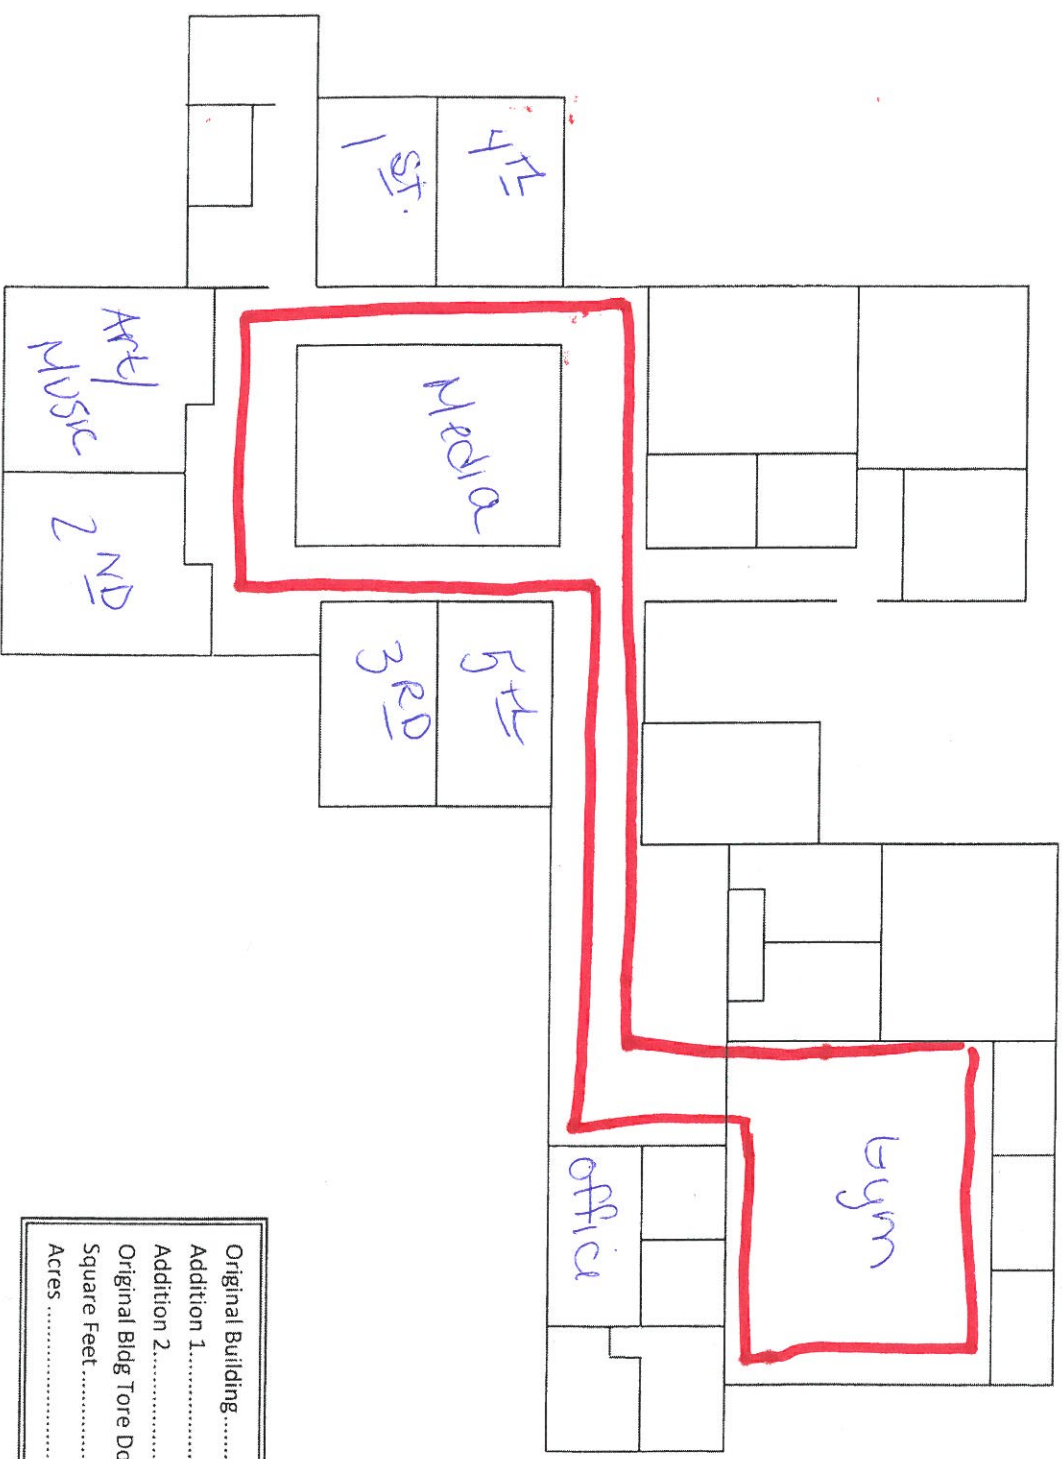

Route = approx. 355 steps

GARFIELD ELEMENTARY SCHOOL

303 Sanstead Street East, P.O. Box 158, Garfield, MN 56332

Telephone: 320-762-3350; Fax: 320-834-2260

Original Building.....	1916
Addition 1.....	1969
Addition 2.....	2008
Original Bldg Tore Down	2008
Square Feet	18,500
Acres	21.0